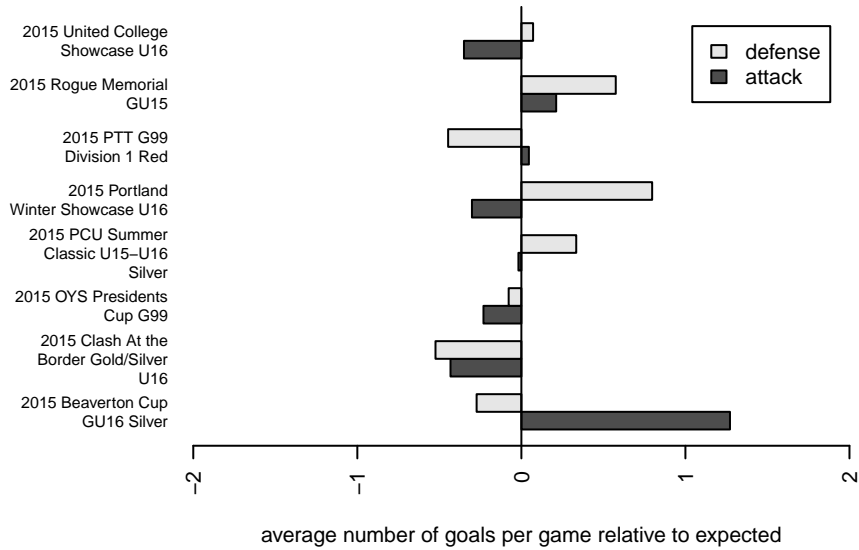

# Westside Timbers Samba G99

Westside Timbers  
 Beaverton, OR  
 G99 total strength=1228  
 attack=3.94 defense=4.94  
 fall league = PTT G99 Div 1 Red

alt names used:  
 Westside Timbers G99 Samba  
 Westside Timbers G99 Samba  
 Westside Timbers/G99 Samba  
 WT G99 Samba  
 Westside Timbers G99 Samba  
 WESTSIDE TIMBERSG99 SAMBA WHITE  
 Westside Timbers U16G Samba  
 Westside Timbers G99 Samba

Venues played:  
 2015 Rogue Memorial GU15  
 2015 Clash At the Border Gold/Silver U16  
 2015 PCU Summer Classic U15-U16 Silver  
 2015 Beaverton Cup GU16 Silver  
 2015 Portland Winter Showcase U16  
 2015 PTT G99 Division 1 Red  
 2015 United College Showcase U16  
 2015 OYS Presidents Cup G99

**Westside Timbers Samba G99**  
 Dots are actual minus expected GF (blue circles) and GA (red triangles).  
 Blue line is smoothed change in attack strength. Red is smoothed change in defense strength.

**attack and defense variance (black dot)  
relative to other teams  
and top 10 in region**

**attack and defense rating  
relative to others at age  
and all opponents in last 13 months**

**Performance relative to 13 month average**