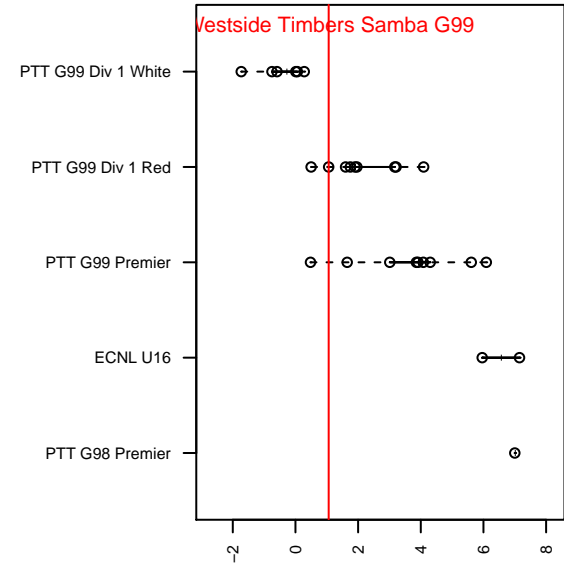

# Westside Timbers Samba G99

Westside Timbers  
 Beaverton, OR  
 G99 total strength=1228  
 attack=3.94 defense=4.94  
 fall league = PTT G99 Div 1 Red

alt names used:  
 Westside Timbers G99 Samba  
 Westside Timbers G99 Samba  
 Westside Timbers/G99 Samba  
 WT G99 Samba  
 Westside Timbers G99 Samba  
 WESTSIDE TIMBERSG99 SAMBA WHITE  
 Westside Timbers U16G Samba  
 Westside Timbers G99 Samba

Venues played:  
 2015 Rogue Memorial GU15  
 2015 Clash At the Border Gold/Silver U16  
 2015 PCU Summer Classic U15-U16 Silver  
 2015 Beaverton Cup GU16 Silver  
 2015 Portland Winter Showcase U16  
 2015 PTT G99 Division 1 Red  
 2015 United College Showcase U16  
 2015 OYS Presidents Cup G99

**Westside Timbers Samba G99**  
 Dots are actual minus expected GF (blue circles) and GA (red triangles).  
 Blue line is smoothed change in attack strength. Red is smoothed change in defense strength.

**attack and defense variance (black dot)  
relative to other teams  
and top 10 in region**

**attack and defense rating  
relative to others at age  
and all opponents in last 13 months**

**Performance relative to 13 month average**