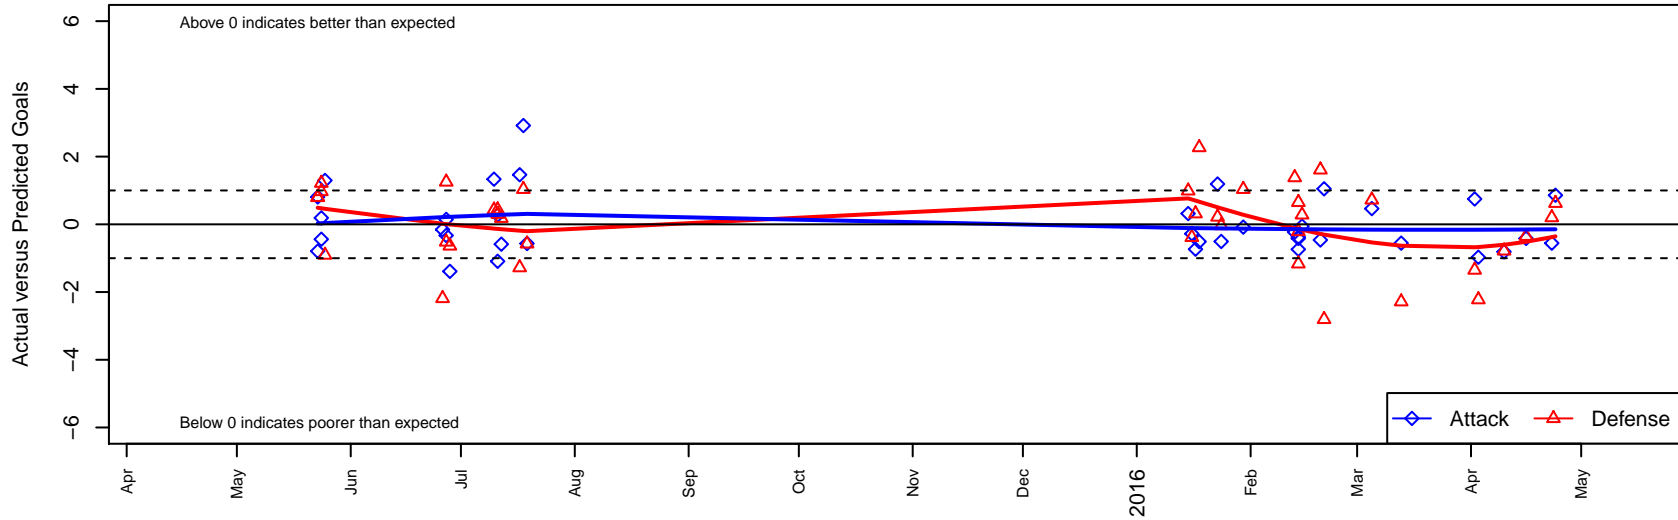

# Westside Timbers Samba G99

Westside Timbers  
 Beaverton, OR  
 G99 total strength=1228  
 attack=3.94 defense=4.94  
 fall league = PTT G99 Div 1 Red

alt names used:  
 Westside Timbers G99 Samba  
 Westside Timbers G99 Samba  
 Westside Timbers/G99 Samba  
 WT G99 Samba  
 Westside Timbers G99 Samba  
 WESTSIDE TIMBERSG99 SAMBA WHITE  
 Westside Timbers U16G Samba  
 Westside Timbers G99 Samba

Venues played:  
 2015 Rogue Memorial GU15  
 2015 Clash At the Border Gold/Silver U16  
 2015 PCU Summer Classic U15-U16 Silver  
 2015 Beaverton Cup GU16 Silver  
 2015 Portland Winter Showcase U16  
 2015 PTT G99 Division 1 Red  
 2015 United College Showcase U16  
 2015 OYS Presidents Cup G99

**Westside Timbers Samba G99**  
 Dots are actual minus expected GF (blue circles) and GA (red triangles).  
 Blue line is smoothed change in attack strength. Red is smoothed change in defense strength.

**attack and defense variance (black dot)  
relative to other teams  
and top 10 in region**

**attack and defense rating  
relative to others at age  
and all opponents in last 13 months**

**Performance relative to 13 month average**